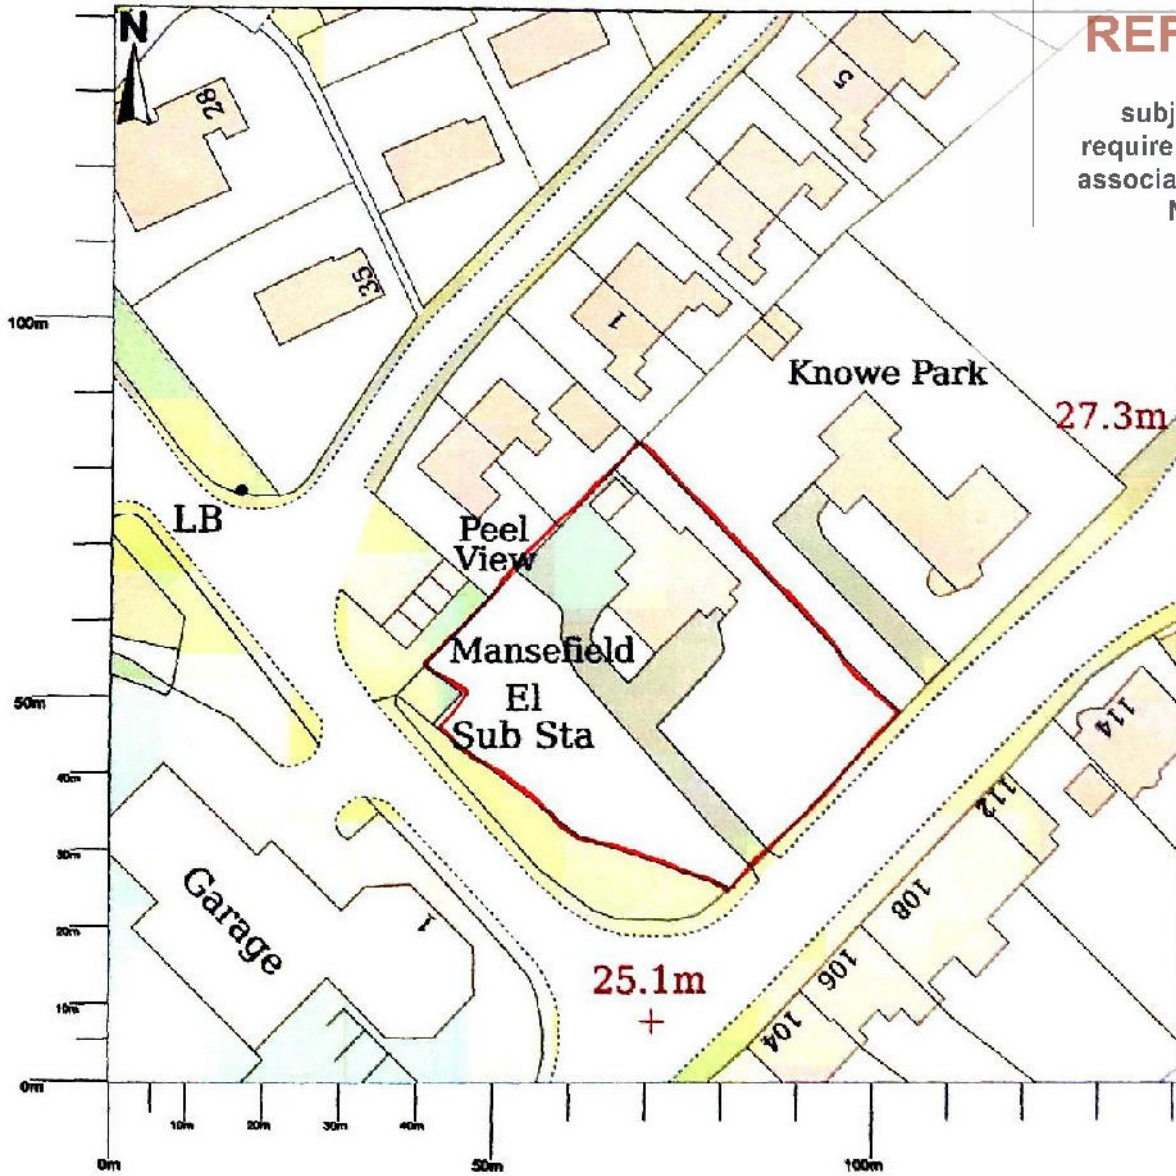

Mansefield, High Street, Coldstream, TD12 4AF

Scottish Borders Council
Town And Country
Planning (Scotland) Act
1997

REFUSED

subject to the
requirements of the
associated Decision
Notice

Scale 1:1000

Map area bounded by: 384341,639947 384483,640089. Produced on 07 July 2022 from the OS National Geographic Database. Reproduction in whole or part is prohibited without the prior permission of Ordnance Survey. © Crown copyright 2022. Supplied by UKPlanningMaps.com a licensed OS partner (100054135). Unique plan reference: p21b/uk/822402/1111737

Scottish Borders Council
Town And Country
Planning (Scotland) Act
1997

REFUSED

subject to the
requirements of the
associated Decision
Notice

15x395. 5925 m²
6 kW invertor